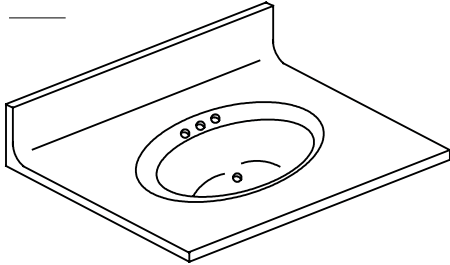

Cultured Marble Top

MT