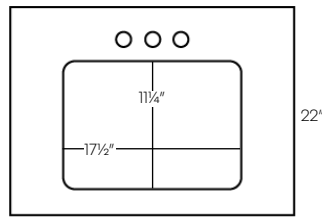

Burlywood (GBW)	Tiger Skin (GTS)	Wheat (GWT)	Cara White (GCW)	Cara White (GCW)	Gazian White (GGW)

Granite Top

Includes:

- White porcelain undermount bowl (installed)
- Loose 4" backsplash

* Center bowl - 4" spread

** Center bowl - 8" spread

*** Double bowl - 8" spread

2522-S4*	491	499	524	748	899	676
3122-S4*	551	567	598	880	1058	743
3722-S8**	603	632	662	997	1195	808
4322-S8**	653	700	735	1106	1327	877
4922-S8**	739	781	821	1265	1518	947
6122-S8**	843	911	956	1491	1789	1196
6122-D8***	1011	1073	1129	1663	1994	1426
SDSP-22 (side splash)	47	47	47	89	89	72
6X6-SP (sample)	13	13	13	13	13	13

*Sold only in the Northeast

- GCWS is square
- CGT6122-S8 will not fit on the Vanguard Vanity Collection

- 20% upcharge
- Only Available in CW and GGW