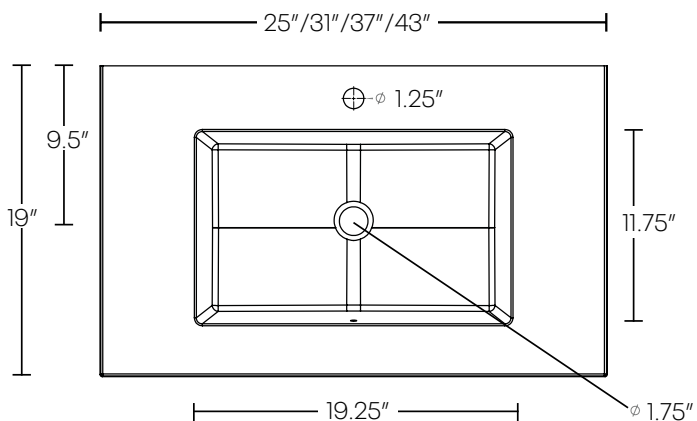

## Vanity Top Specifications

**Vanity Top only available in White.**

**Please note:** Plumbing should be coming out of the wall at a minimum height of 20" off the floor. If using a vessel sink you can adjust accordingly, based on your sink height.