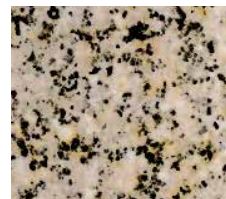

## Cultured Marble Tops

MT2-White

MT3-Bisque

## Granite Tops

GBW-Burlywood

GTS-Tiger Skin

GABO-Absolute Black

GCW-Cara White

GWT-Wheat

GGW-Gazian White

Cultured Marble Top

**MT**

**MTS**

MT2-1917*	147
MT2-2122	221
MT2-2519*	192
MT2-3119*	245
MT2-2522*	343
MT2-2822*	425
MT2-3122*	507
MT2-3422*	540
MT2-3722*	572
MT2-4322*	681
MT2-4922*	847
MTS2-2522	543
MTS2-2822	625
MTS2-3122	707
MTS2-3422	740
MTS2-3722	772
MTS2-4322	881
MTS2-4922	1047
MTS2-6122	930
MTS2-6122-DB	1013

**\*Sold only in the Northeast**

• Single bowl

\* Center bowl - 4" spread

Burlywood (GBW)	Tiger Skin (GTS)	Wheat (GWT)	Cara White (GCW)	Cara White (GCW)	Gazian White (GGW)
-----------------	------------------	-------------	------------------	------------------	--------------------