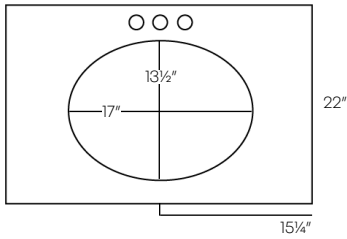

Burlywood (GBW)	Tiger Skin (GTS)	Wheat (GWT)	Cara White (GCW)	Cara White (GCW)	Gazian White (GGW)

Granite Top

Includes:

- White porcelain undermount bowl (installed)
- Loose 4" backsplash

* Center bowl - 4" spread

** Center bowl - 8" spread

*** Double bowl - 8" spread

2522-S4*	491	499	524	748	899	676
3122-S4*	551	567	598	880	1058	743
3722-S8**	603	632	662	997	1195	808
4322-S8**	653	700	735	1106	1327	877
4922-S8**	739	781	821	1265	1518	947
6122-S8**	843	911	956	1491	1789	1196
6122-D8***	1011	1073	1129	1663	1994	1426
SDSP-22 (side splash)	47	47	47	89	89	72
6X6-SP (sample)	13	13	13	13	13	13

*Sold only in the Northeast

- GCWS is square
- CGT6122-S8 will not fit on the Vanguard Vanity Collection

- 20% upcharge
- Only Available in CW and GGW