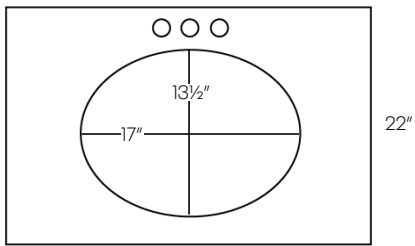

Cultured Marble Top

MT